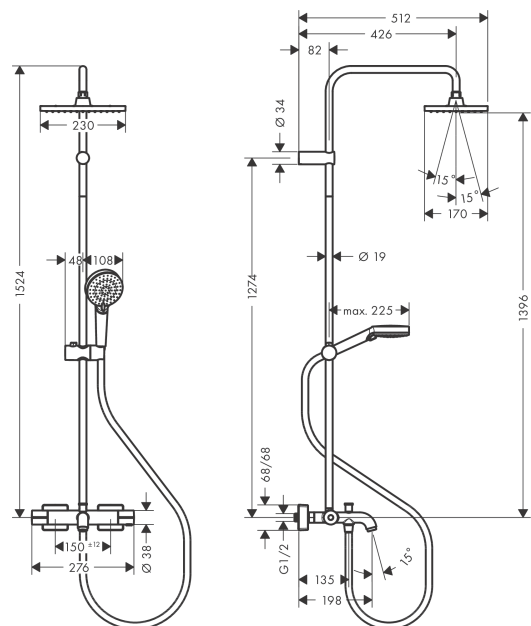

Vernis Shape
Showerpipe 230 1jet EcoSmart with bath thermostat
 Surfaces: **Chrome** Article Number: **26098000**

Description

product features

- consists of: overhead shower, hand shower, bath thermostat, shower hose, shower holder
- overhead shower Vernis Shape 230 1jet
- shower head size overhead shower: 230 x 170 mm
- spray type overhead shower: Rain
- ball-joint: overhead shower angle adjustable
- spray type hand shower: Rain, IntenseRain
- maximum flow rate at 3 bar: 20 l/min
- minimum flow pressure: 1 bar
- operating pressure: min. 1 bar/max. 10 bar
- shower bar diameter: 19 mm
- height-adjustable slider with locking push-button slider
- shower arm length overhead shower: 426 mm
- thermostat Vernis
- safety lock at 40° C
- adjustable hot water limitation
- outlets controlled via turning handle
- mounting type: exposed installation
- connection dimension DN15
- connection thread G 1/2
- centre distance 150 ± 12 mm
- intrinsically safe against backflow

Technology

Product image

Scale drawing

Vernis Shape
Showerpipe 230 1jet EcoSmart with bath thermostat
 Surfaces: **Chrome** Article Number: **26098000**

Flowchart

Vernis Shape
Showerpipe 230 1jet EcoSmart with bath thermostat
 Surfaces: **Chrome** Article Number: **26098000**