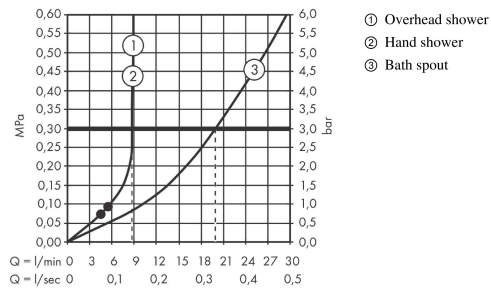

Vernis Shape
Showerpipe 230 1jet EcoSmart with bath thermostat
 Surfaces: **Chrome** Article Number: **26098000**

Description

product features

- consists of: overhead shower, hand shower, bath thermostat, shower hose, shower holder
- overhead shower Vernis Shape 230 1jet
- shower head size overhead shower: 230 x 170 mm
- spray type overhead shower: Rain
- ball-joint: overhead shower angle adjustable
- spray type hand shower: Rain, IntenseRain
- maximum flow rate at 3 bar: 20 l/min
- minimum flow pressure: 1 bar
- operating pressure: min. 1 bar/max. 10 bar
- shower bar diameter: 19 mm
- height-adjustable slider with locking push-button slider
- shower arm length overhead shower: 426 mm
- thermostat Vernis
- safety lock at 40° C
- adjustable hot water limitation
- outlets controlled via turning handle
- mounting type: exposed installation
- connection dimension DN15
- connection thread G 1/2
- centre distance 150 ± 12 mm
- intrinsically safe against backflow

Technology

Product image

Scale drawing

Vernis Shape
Showerpipe 230 1jet EcoSmart with bath thermostat
 Surfaces: **Chrome** Article Number: **26098000**

Flowchart

Vernis Shape
Showerpipe 230 1jet EcoSmart with bath thermostat
 Surfaces: **Chrome** Article Number: **26098000**